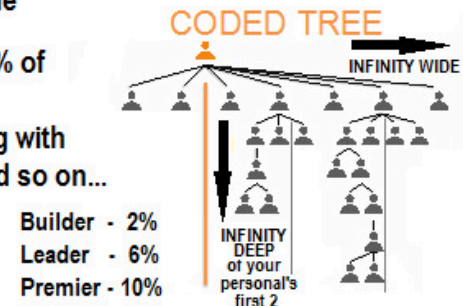

### 5. MATRIX MATCHING BONUS

Earn 20% on your first 2 personals  
Get a match on both their Matrix Bonus

ASSOCIATE	BUILDER	LEADER	PREMIER
15%	20%	20%	20%

### 6. CODED BONUS

Get paid up to 10% of the personal CV of your 3rd volume and onward, for their lifetime

Plus, get paid up to 10% of your personal's first 2 enrollments (beginning with your 3rd personals and so on...