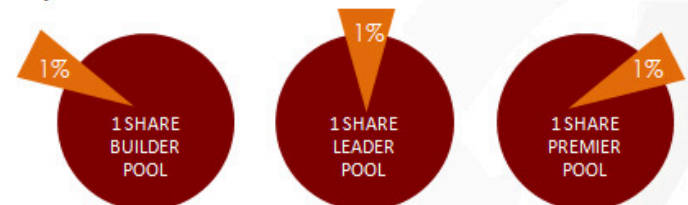

### 6. CODED BONUS

Get paid up to 10% of the personal CV of your 3rd volume and onward, for their lifetime

Plus, get paid up to 10% of your personal's first 2 enrollments (beginning with your 3rd personals and so on...

### 7. MATCHING CODED BONUS

Get a match on the Coded Bonus (based on Generation Tree)

	ASSOCIATE	BUILDER	LEADER	PREMIER
Gen 1	15%	15%	15%	15%
Gen 2		5%	10%	10%
Gen 3				10%
Gen 4				10%
Gen 5				10%

### 8. LEADERSHIP BONUS

Once your unilevel tree matches 20,000 GV, you get paid 2 -5% of the total tree volume.

### 9. GLOBAL POOL BONUS

Up to 3% of worldwide CV

\* Legs have to be 60:40 balanced in volume